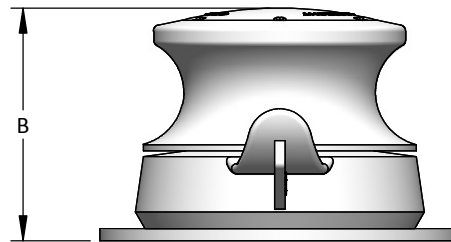

PEDESTAL ROLLER FAIRLEAD

ROLLER FAIRLEAD WITH HORN

- Custom Coatings Available
- Custom Materials Available
- For use with Capstan or Winch to assist proper car movement.
- Please contact our sales representative for more information.

Model No.	SIZE A	B	C	D	E
S1068-8-B	8	13 1/2	20	11 1/2	13 1/2
S1068-10-B	10	14 3/4	23	13 1/2	15 3/4
S1068-12-B	12	17	25	15 1/2	16
S1068-14-B	14	18 1/2	27	17 1/2	18
S1068-16-B	16	19 3/8	30	21	18
S1068-18-B	18	22 7/8	35	22	22 7/16
S1068-20-B	20	23 15/16	40	24	27 1/2

All dimensions are in inches and are subject to change.