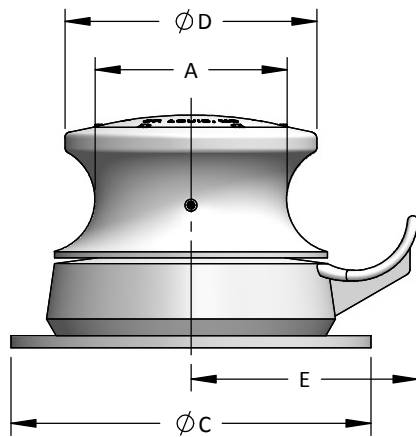

PEDESTAL ROLLER FAIRLEAD

ROLLER FAIRLEAD WITH HORN

- Custom Coatings Available
- Custom Materials Available
- For use with Capstan or Winch to assist proper car movement.
- Please contact our sales representative for more information.

Model No.	SIZE A	B	C	D	E
S1068-8-B	8	13 1/2	20	11 1/2	13 1/2
S1068-10-B	10	14 3/4	23	13 1/2	15 3/4
S1068-12-B	12	17	25	15 1/2	16
S1068-14-B	14	18 1/2	27	17 1/2	18
S1068-16-B	16	19 3/8	30	21	18
S1068-18-B	18	22 7/8	35	22	22 7/16
S1068-20-B	20	23 15/16	40	24	27 1/2

All dimensions are in inches and are subject to change.