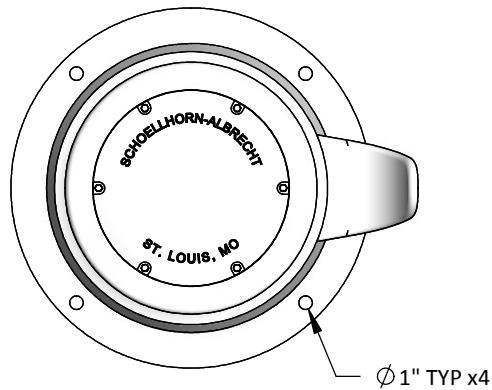

PEDESTAL ROLLER FAIRLEAD

ROLLER FAIRLEAD WITH HORN

- Custom Coatings Available
- Custom Materials Available
- For use with Capstan or Winch to assist proper car movement.
- Please contact our sales representative for more information.

Model No.	SIZE A	B	C	D	E
S1068-8-B	8	13 1/2	20	11 1/2	13 1/2
S1068-10-B	10	14 3/4	23	13 1/2	15 3/4
S1068-12-B	12	17	25	15 1/2	16
S1068-14-B	14	18 1/2	27	17 1/2	18
S1068-16-B	16	19 3/8	30	21	18
S1068-18-B	18	22 7/8	35	22	22 7/16
S1068-20-B	20	23 15/16	40	24	27 1/2

All dimensions are in inches and are subject to change.